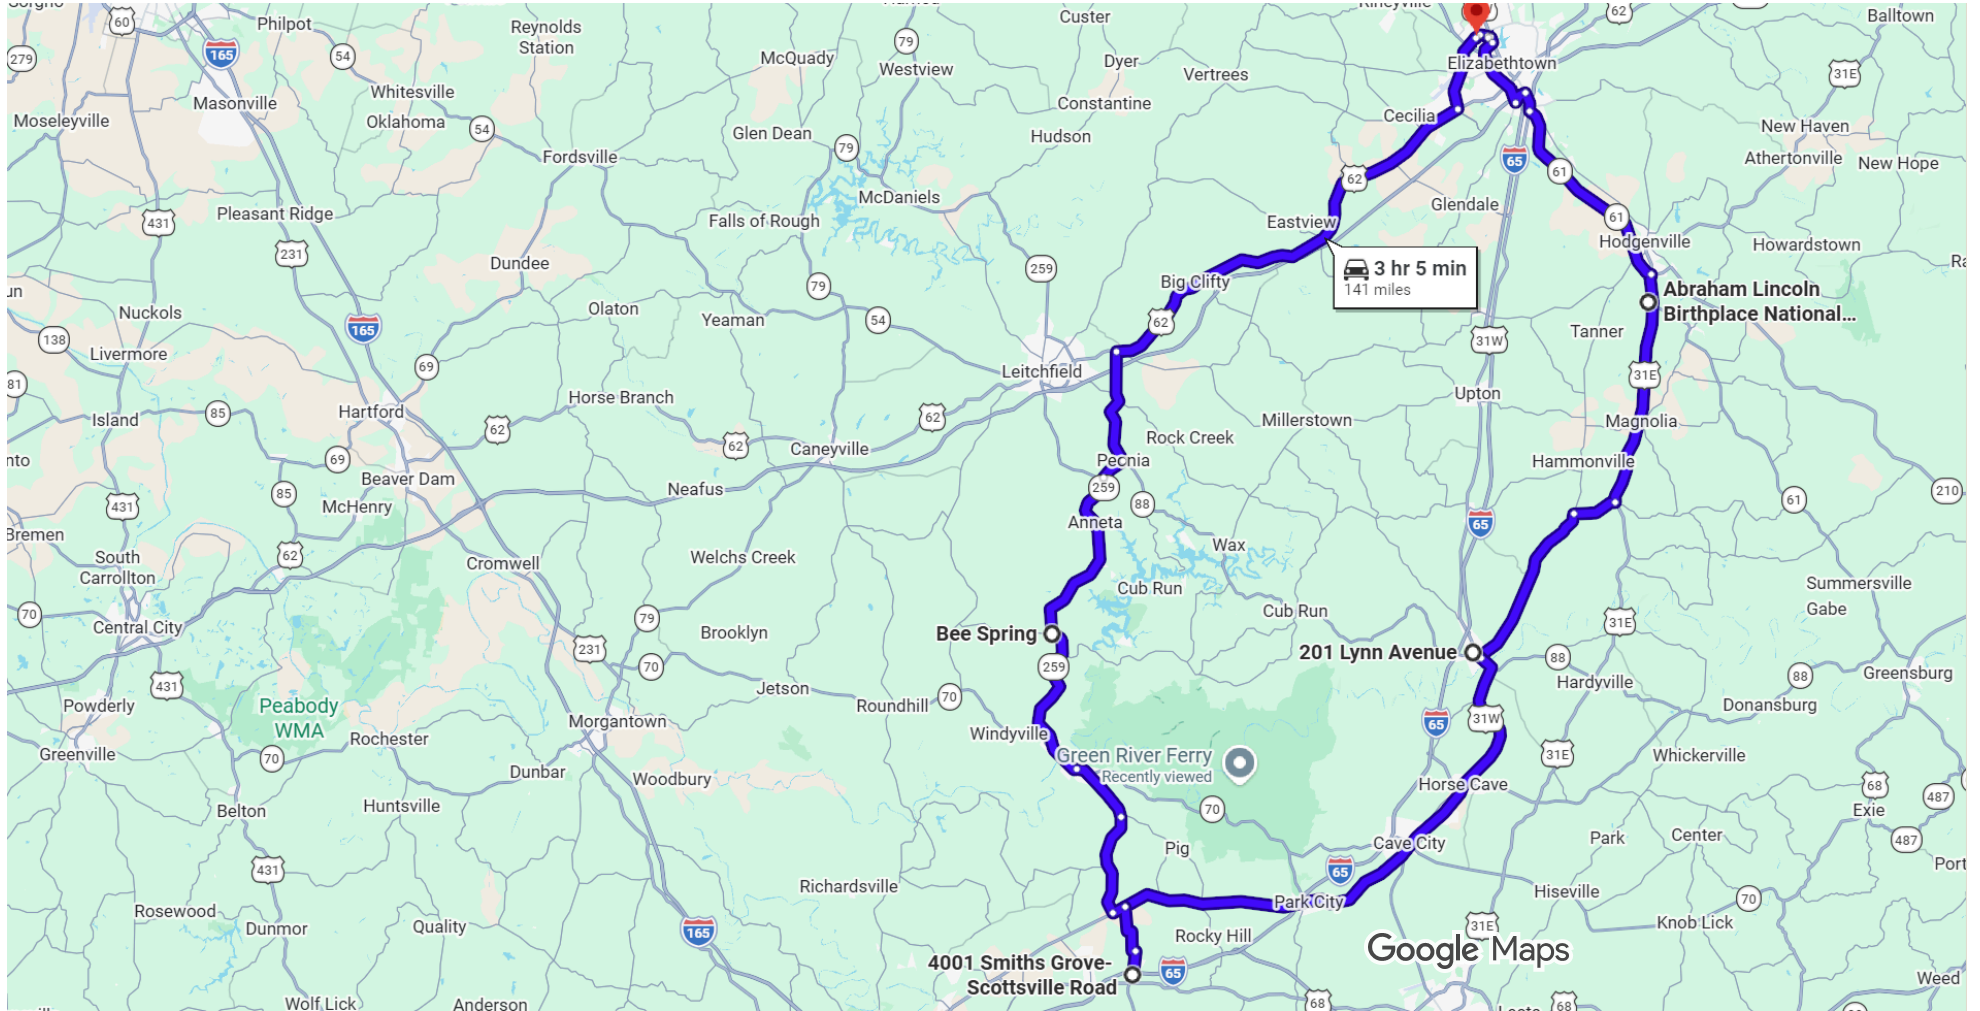

# 1251 Ring Rd, Elizabethtown, KY 42701 to 1251 Ring Rd, Elizabethtown, KY 42701

Drive 141 miles, 3 hr 5 min

Lincoln Birthplace Ride

Imagery ©2026, Map data ©2026 Google 5 mi

Your destination is in a different time zone.

1251 Ring Rd  
Elizabethtown, KY 42701

**Take Ring Rd and Buford Ln to US-31W N**

- 
- 3 min (0.9 mi)
- ↑ 1. Exit the parking lot toward Ring Rd

---

  - ↪ 2. Turn right onto Ring Rd  
121 ft

---

  - ↪ 3. Turn right onto Buford Ln  
0.3 mi

**Continue on KY-61 S/Lincoln Pkwy to Hodgenville**

- 
- 13 min (12.3 mi)
- ↶ 10. Turn left onto KY-61 S/Lincoln Pkwy  
10.9 mi

---

  - ↪ 11. Turn right onto US-31E S  
[Pass by Hardee's \(on the left\)](#)

1.4 mi

- 12. Turn right onto Park Main Entrance  
1 min (0.2 mi)

26 min (19.2 mi)

**Abraham Lincoln Birthplace National Historical Park**

2995 Lincoln Farm Rd, Hodgenville, KY 42748

- ↑ 13. Head south on Park Main Entrance  
0.2 mi
- 14. Turn right onto US-31E S  
10.5 mi
- 15. Turn right onto KY-936 W  
2.3 mi
- ↶ 16. Turn left onto KY-357 S  
8.9 mi
- 17. Turn right onto Main St  
0.4 mi
- ↶ 18. Turn left onto Lynn Ave  
0.1 mi
- i Destination will be on the left**